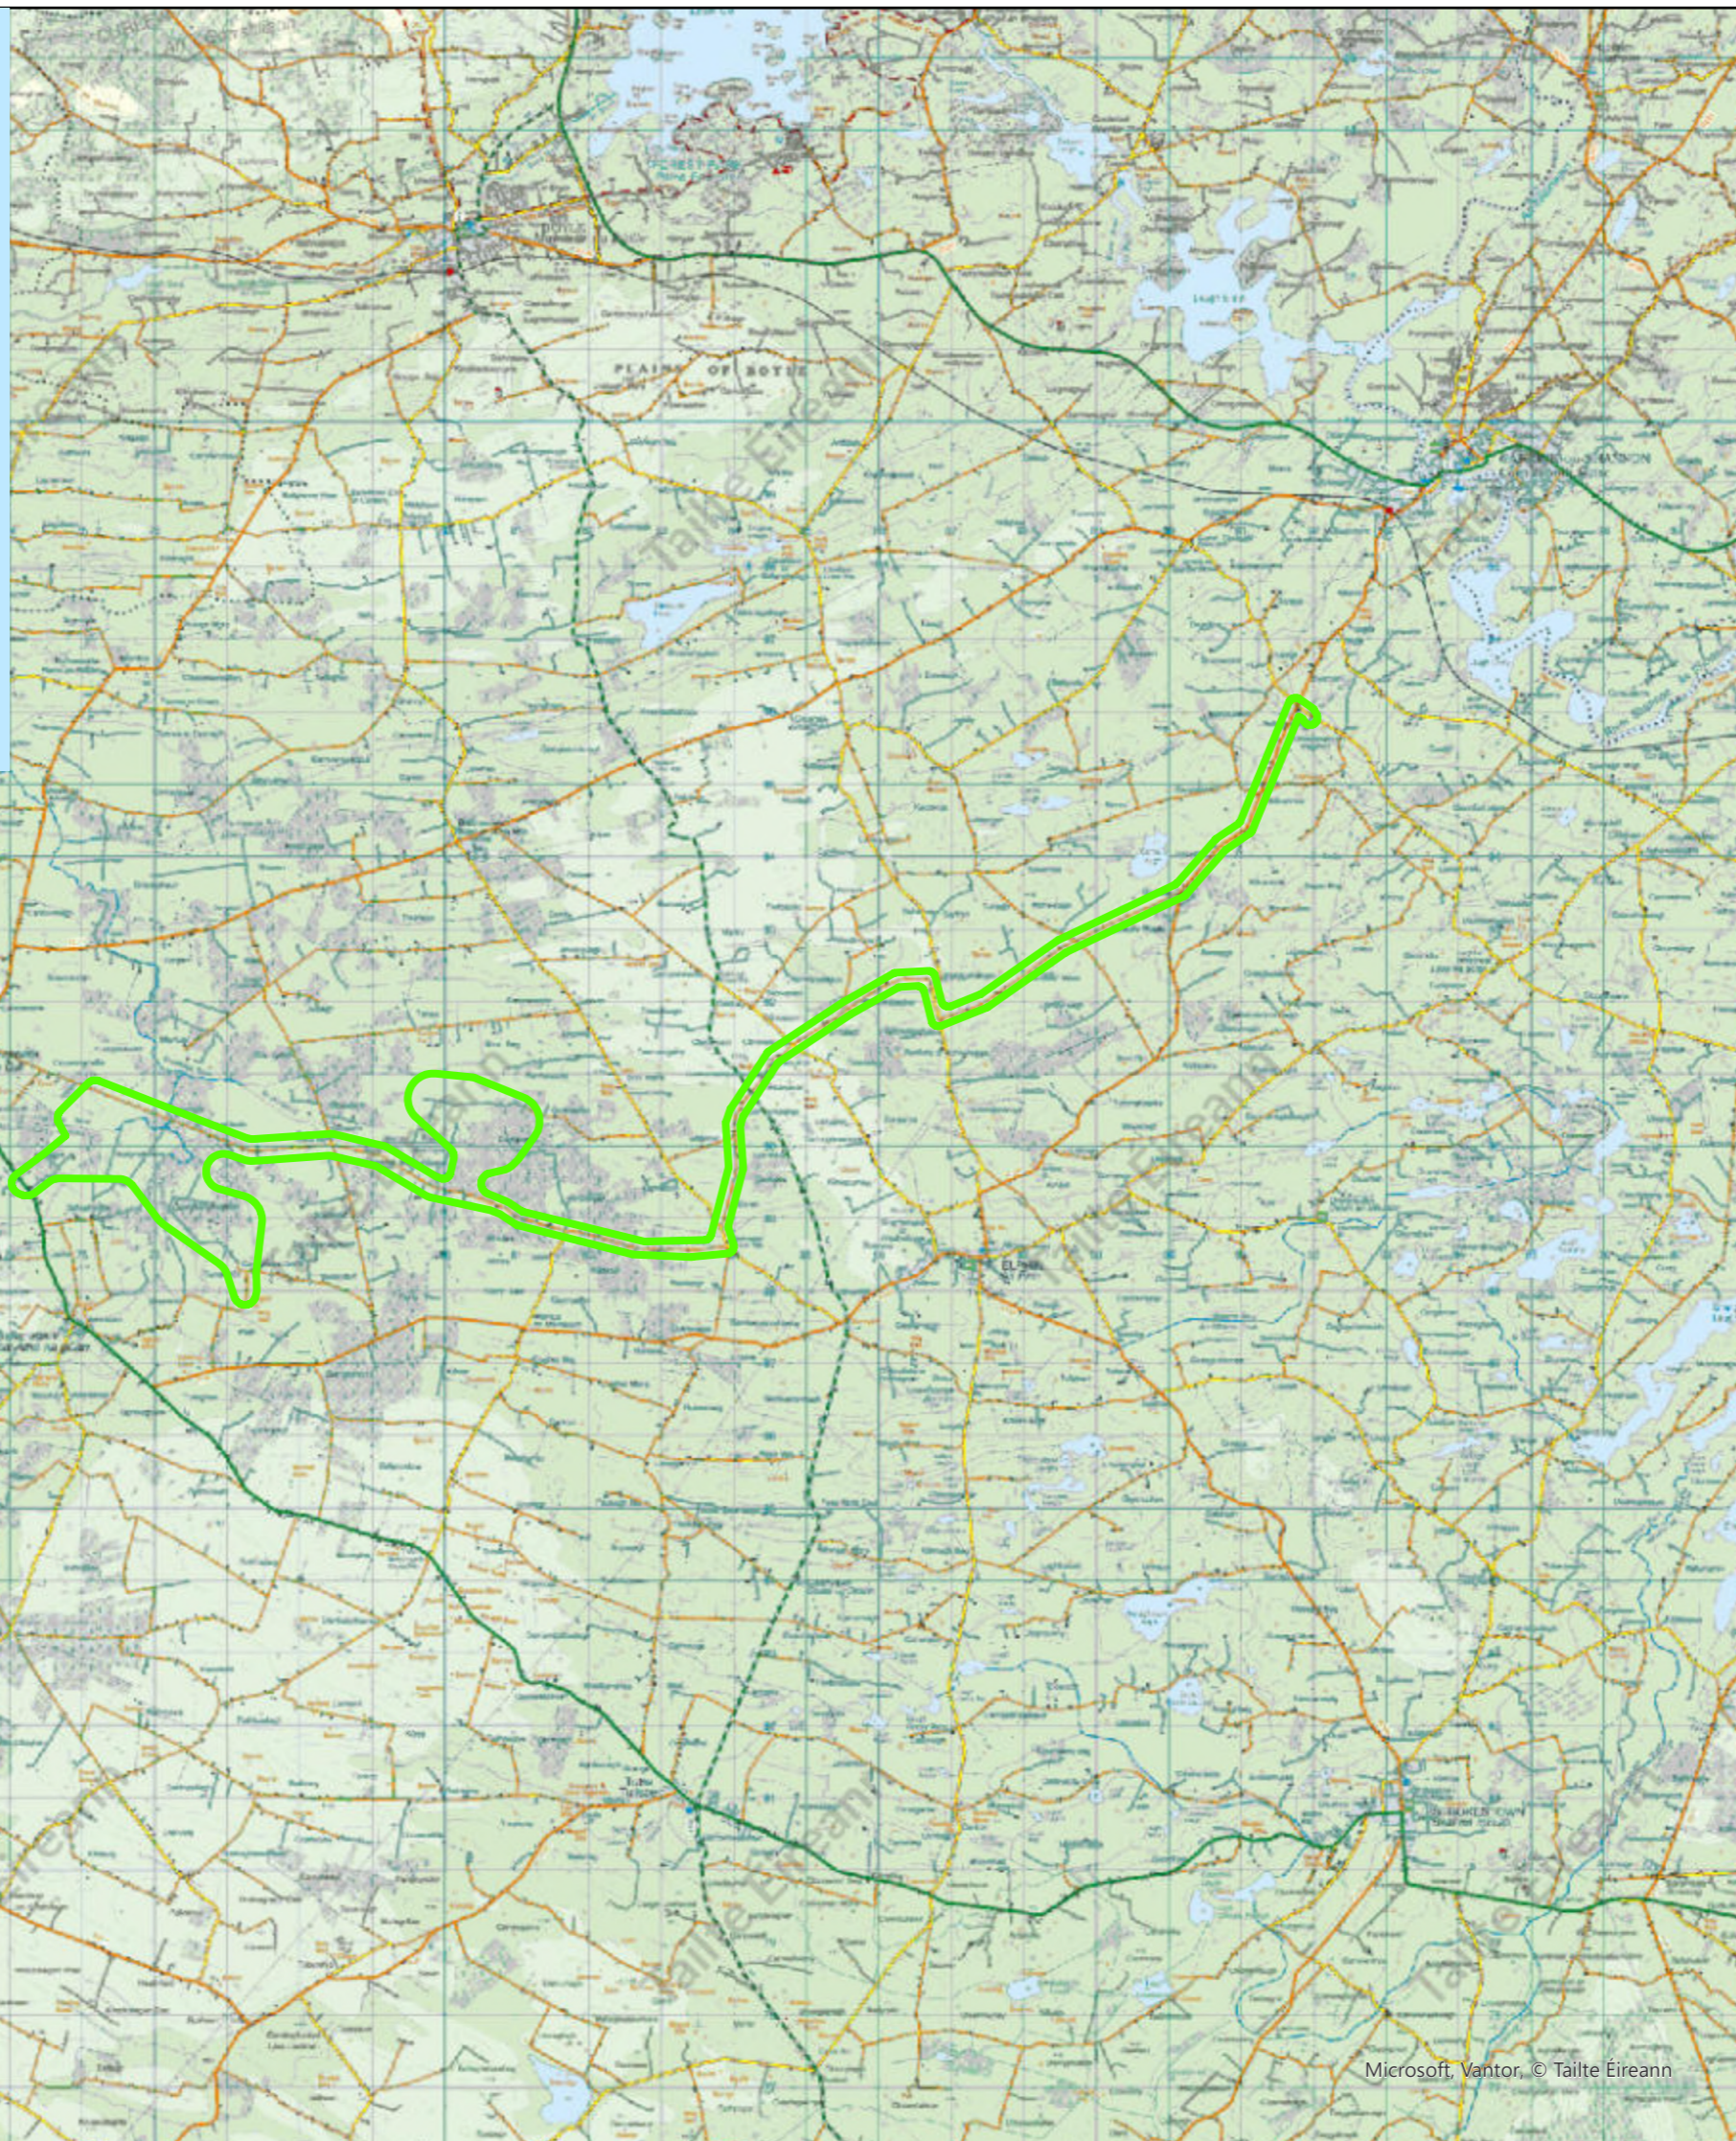

Project Location

© Tailte Éireann

Legend
 EIR Boundary

Client
 Carragain Power Ltd

Project
 Carrageen Renewable Energy Development

Title
 Project Location

© COPYRIGHT OF
 JENNINGS O'DONOVAN AND PARTNERS LIMITED
 FINISKLIN Tel (+353) 719 161 416
 SLIGO Email. info@jodireland.com
 IRELAND www.jodireland.com
 Jennings O'Donovan & Partners Jennings O'Donovan

Date	08/12/2025	Revision	0	Job No.	6575
Scale	1:100,000 (A3)	Stage	EIR	Figure	1.1
Drawing	KF	Checked	CG	Approved	CG